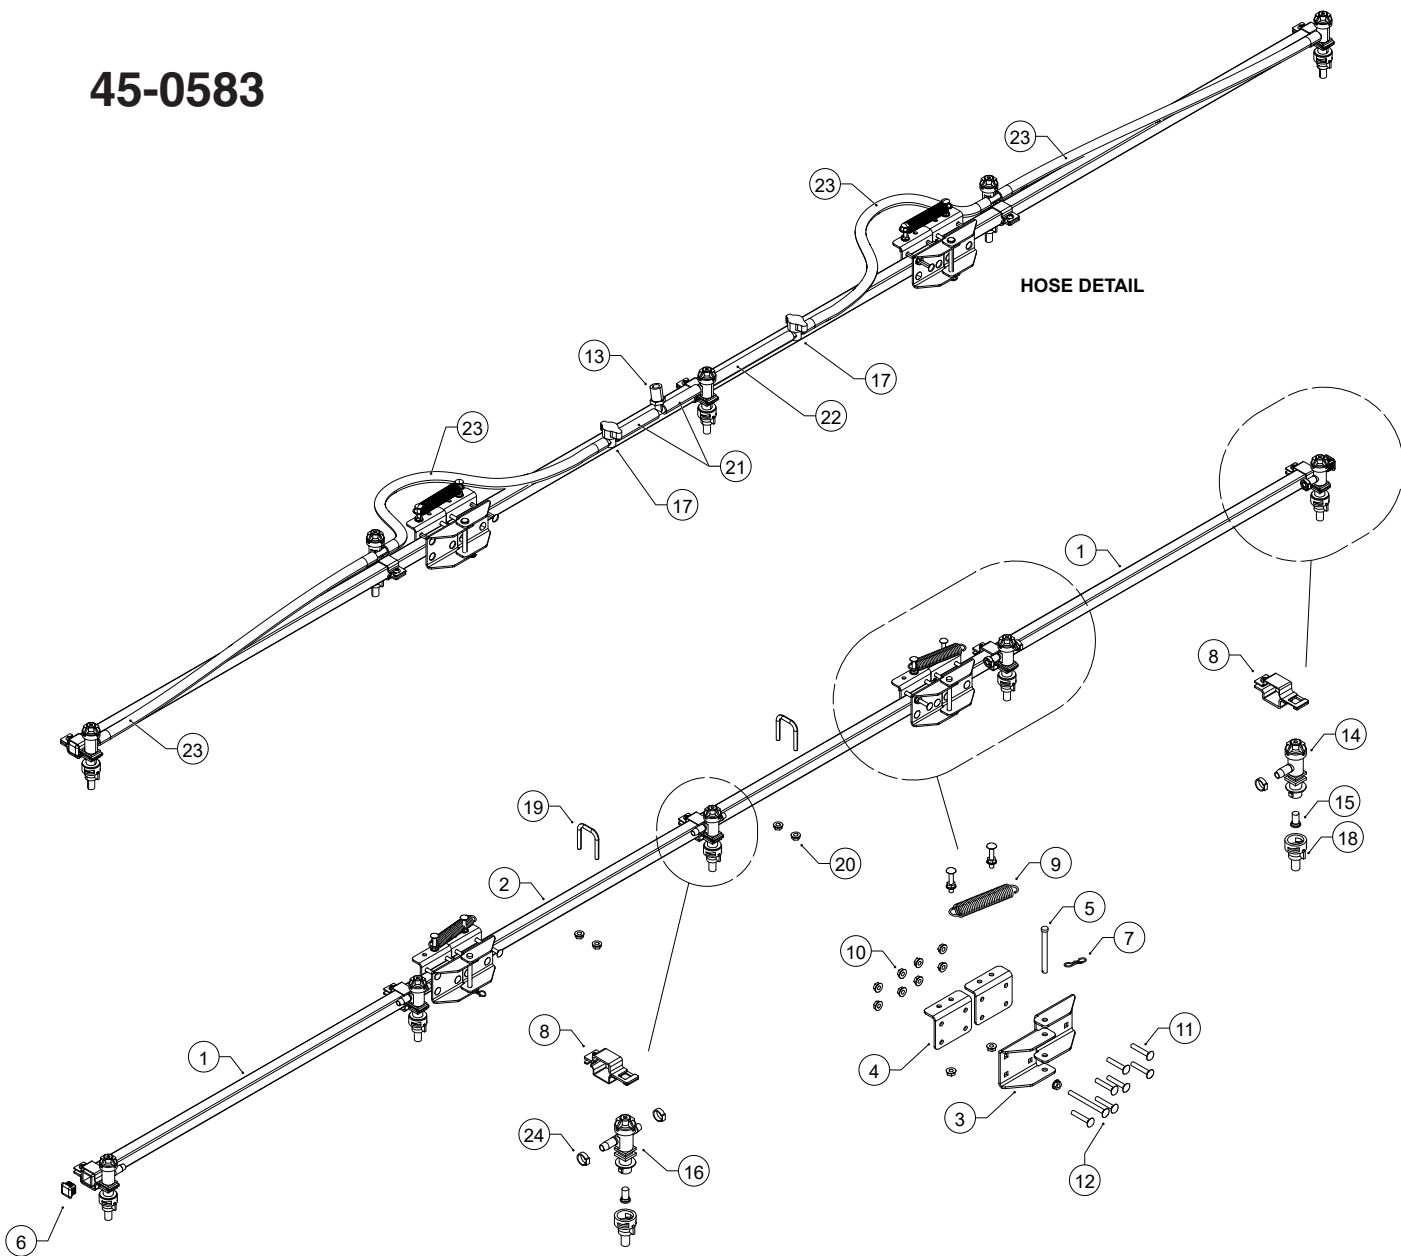

45-0583

| REF. NO. | PART NO. | QTY. | DESCRIPTION |
|----------|------------|------|-----------------------------|
| 1 | ST60085BL3 | 2 | SIDE BOOM TUBE 37" |
| 2 | ST60083BL3 | 1 | CENTER BOOM TUBE 48" |
| 3 | ST43849 | 4 | BOOM HINGE BRACKET |
| 4 | ST43389 | 4 | BOOM HINGE BACKING PLATE |
| 5 | ST43402 | 2 | 5/16" X 3" CLEVIS PIN |
| 6 | ST43401 | 6 | PLATIC END CAP 1" |
| 7 | ST43624 | 2 | SMALL BOWTIE CLIP |
| 8 | ST43598 | 5 | FLANGE TUBE CLAMP 1" |
| 9 | ST43403 | 2 | SPRING 3/4" x 3-3/4" x .105 |
| 10 | ST65073 | 26 | 1/4" FLANGE NUT |
| 11 | ST65043 | 18 | 1/4" X 1-1/2" CARRIAGE BOLT |
| 12 | ST65155 | 2 | 1/4" X 3" CARRIAGE BOLT |

| REF. NO. | PART NO. | QTY. | DESCRIPTION |
|----------|----------|------|---------------------------------|
| 13 | ST43597 | 1 | TEE 1/2" BARB - 1/2" NPT F |
| 14 | ST43658 | 2 | NOZZLE BODY SINGLE HOSE 1/2" |
| 15 | ST43411 | 5 | SPRAY TIP SCREEN |
| 16 | ST43595 | 3 | NOZZLE BODY DUAL HOSE 1/2" |
| 17 | ST43736 | 2 | IN-LINE VALVE 1/2" |
| 18 | ST43843 | 5 | AIR INDUCTION SPRAY TIP 0.4 GPM |
| 19 | ST43315 | 2 | SQUARE U-BOLT 5/16" |
| 20 | ST65008 | 4 | 5-16" FLANGE NUT |
| 21 | 2-356 | 2 | HOSE, 1/2" X 2-1/2" |
| 22 | 2-357 | 1 | HOSE, 1/2" X 6" |
| 23 | 2-355 | 4 | HOSE, 1/2" X 19.25" |
| 24 | ST43652 | 14 | HOSE CLAMP SCREW TYPE 1/2" |

REPAIR PARTS

Agri-Fab, Inc.
 809 South Hamilton
 Sullivan, IL. 61951
 800-448-9282
 www.agri-fab.com